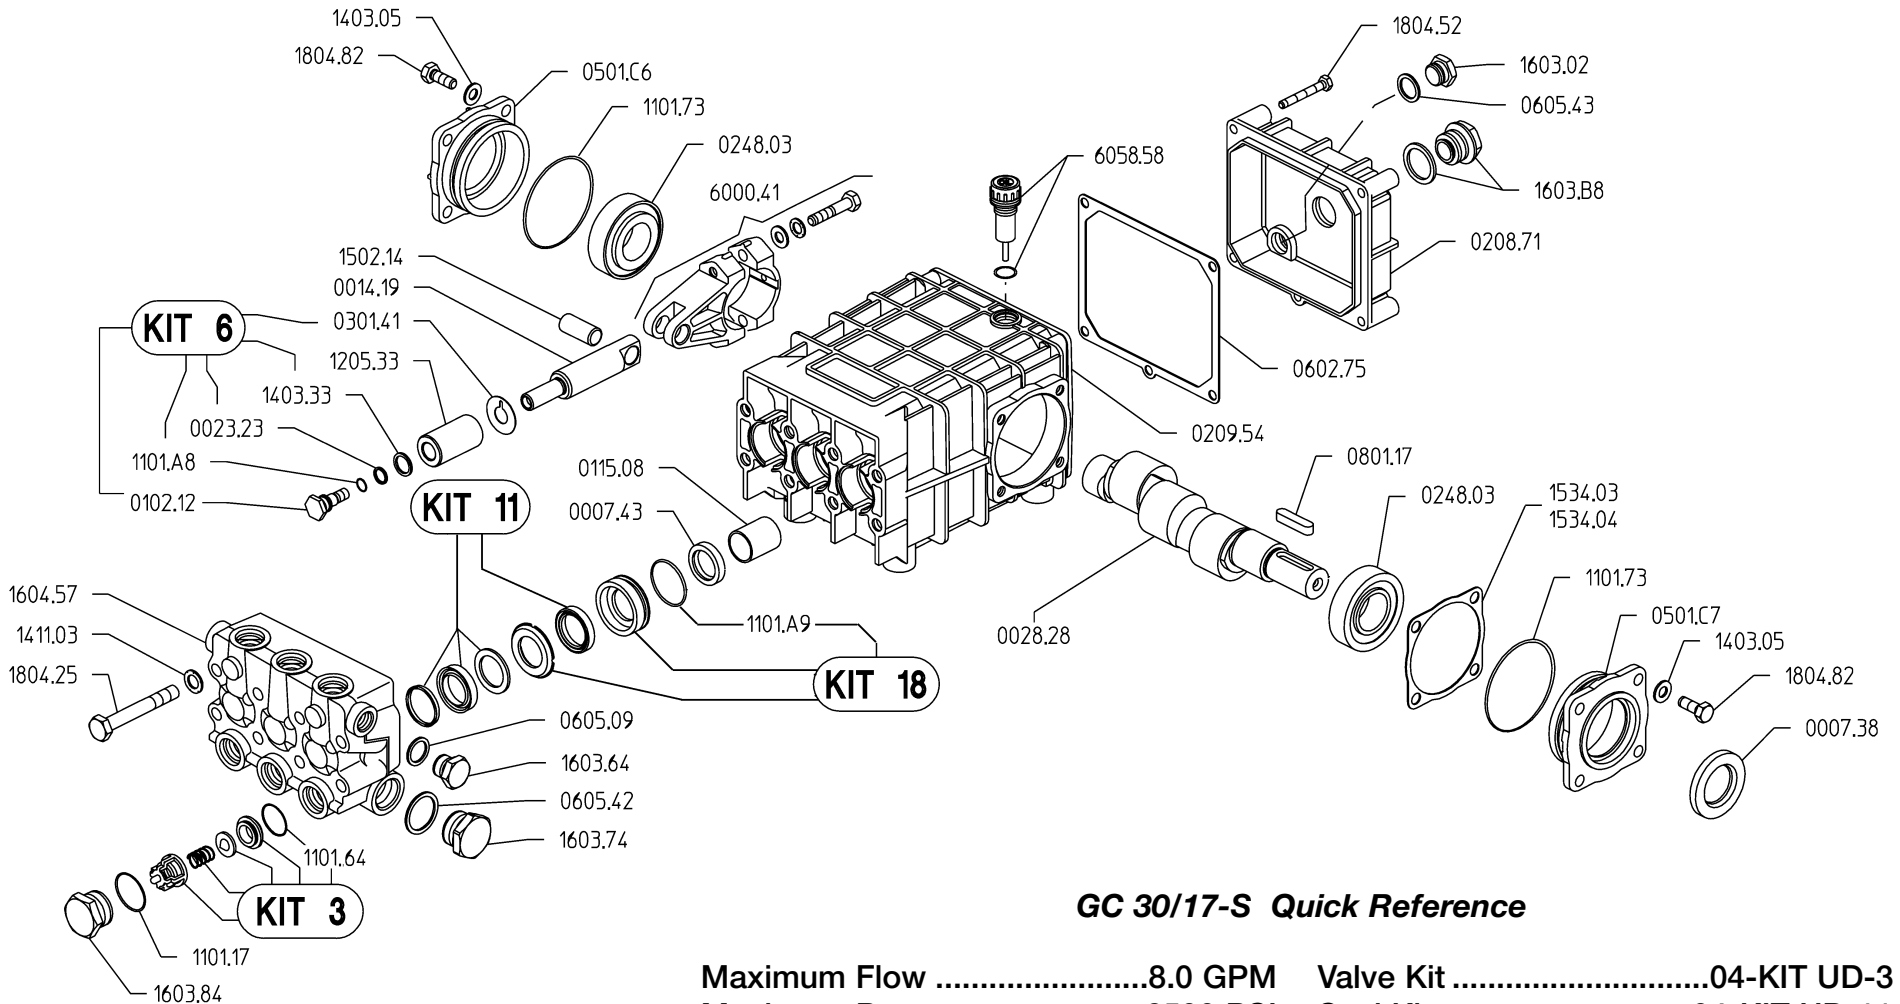

GC 30/17-S

GC 30/17-S Quick Reference

Maximum Flow	8.0 GPM	Valve Kit	04-KIT UD-3
Maximum Pressure	2500 PSI	Seal Kit.....	04-KIT UD-11
Rated Pump Speed	1450 RPM	Brass Kit	04-KIT UD-18
Oil Capacity	40 oz. UDOR LUBE or SAE 30W Non-Detergent Oil	Plunger Bolt Kit	04-KIT UD-6
		Plunger Part #	04-1205.33
		Plunger Diameter	25 MM