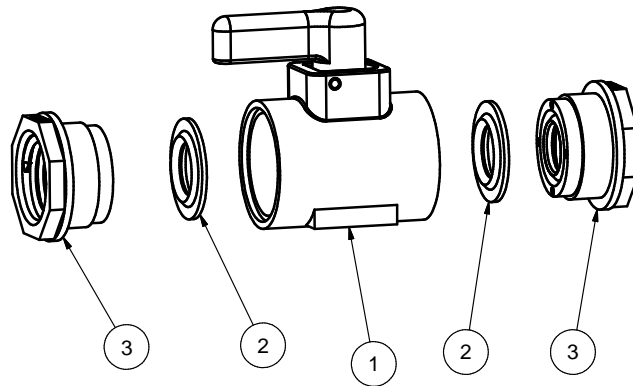

4

3

2

1

Parts List

ITEM	QTY	PART NUMBER	DESCRIPTION
1	1	LV038SUBV	LV038 Body Sub-Assembly FKM
2	2	LV03258V	3/8" MICRO-VALVE SEAT
3	2	LV03256	3/8" NPT END PLATE

4

3

BANJO CORPORATION

150 BANJO DRIVE, CRAWFORDSVILLE, IN 47933
 WEB SITE: WWW.BANJOCORP.COM
 E-MAIL: SALES1@BANJOCORP.COM

DESCRIPTION
 3/8" FEMALE NPT MICROVALVE

PART NUMBER
 LV038V