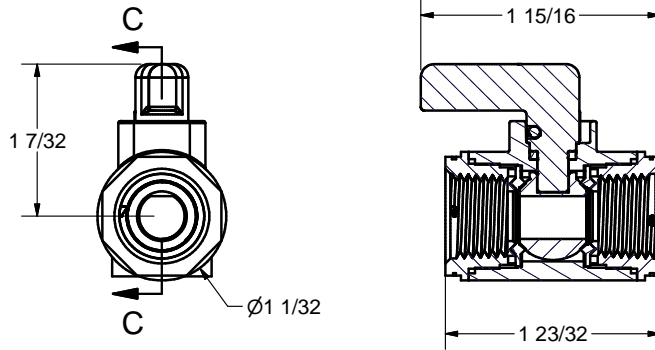

4

3

2

1

Parts List

ITEM	QTY	PART NUMBER	DESCRIPTION
1	1	LV038SUBV	LV038 Body Sub-Assembly FKM
2	2	LV03258V	3/8" MICRO-VALVE SEAT
3	2	LV03256	3/8" NPT END PLATE

4

3

BANJO CORPORATION

150 BANJO DRIVE, CRAWFORDSVILLE, IN 47933
 WEB SITE: WWW.BANJOCORP.COM
 E-MAIL: SALES1@BANJOCORP.COM

DESCRIPTION
 3/8" FEMALE NPT MICROVALVE

PART NUMBER
 LV038V