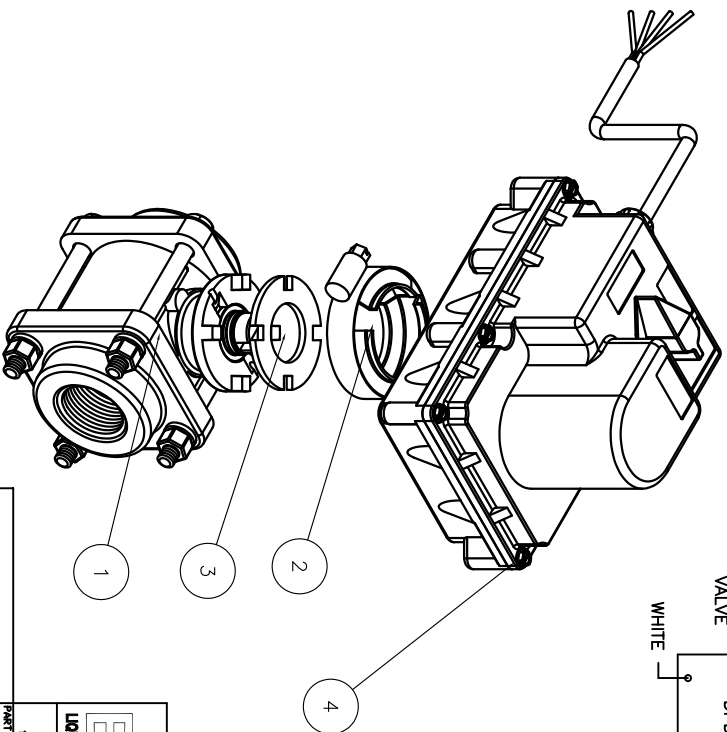

Parts List

Item Qty	Part Number	Description
1	EV100XR1	1" Valve only
2	FC100	1" Flange Clamp
3	MVE004	Filter
4	EVR3100	4 Sec, 4 Wire Motor Assy

WIRING DIAGRAM

BANBU
LIQUID HANDLING PRODUCTS

BANBU CORPORATION
150 BANBU DR. • CRAWFORDSVILLE, IN 47933

PART NO. EVR100FP

TITLE
1" Electric Valve 4 Sec, 4 Wire, Red