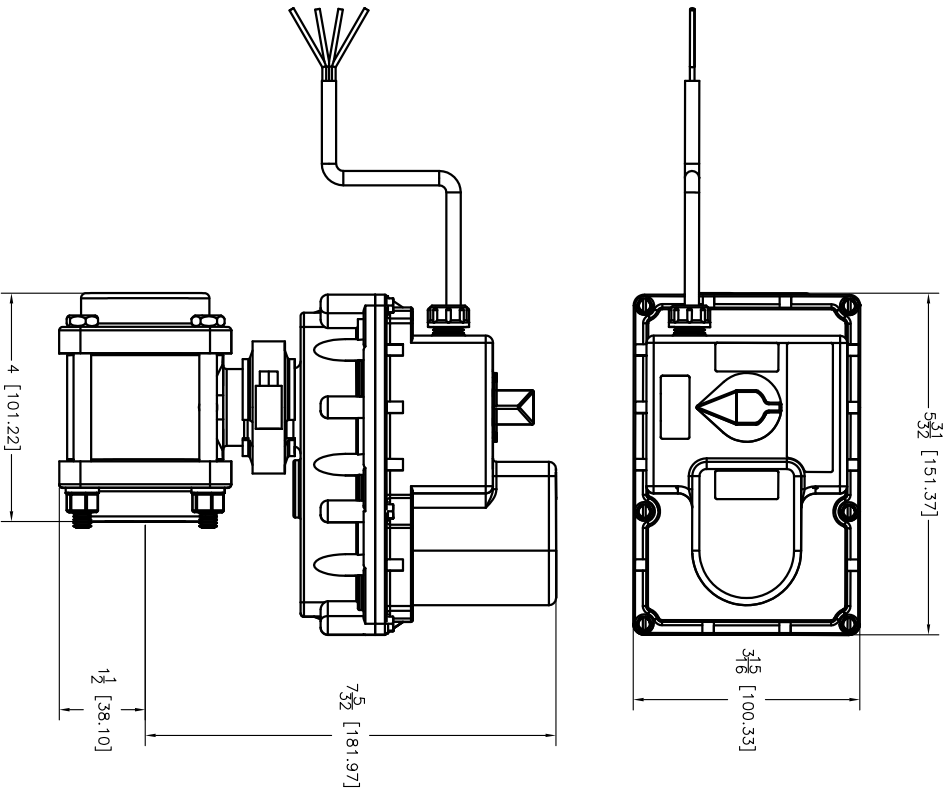

Parts List

Item Qty	Part Number	Description
1	EV100XR1	1" Valve only
2	FC100	1" Flange Clamp
3	MVE004	Filter
4	EVR3100	4 Sec, 4 Wire Motor Assy

WIRING DIAGRAM

BANBU
LIQUID HANDLING PRODUCTS

BANBU CORPORATION
150 BANBU DR. • CRAWFORDSVILLE, IN 47933

PART NO. EVR100FP

TITLE
1" Electric Valve 4 Sec, 4 Wire, Red