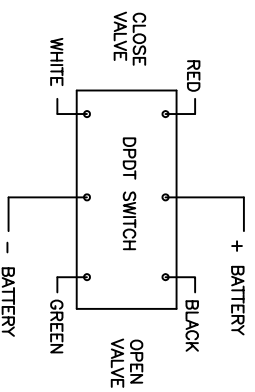

Parts List

Item Qty	Part Number	Description
1	EV100XR1	1" Valve only
2	FC100	1" Flange Clamp
3	MVE004	Filter
4	EVR3100	4 Sec, 4 Wire Motor Assy

WIRING DIAGRAM

BANBU
LIQUID HANDLING PRODUCTS

BANBU CORPORATION
150 BANBU DR. • CRAWFORDSVILLE, IN 47933

PART NO. EVR100FP

TITLE
1" Electric Valve 4 Sec, 4 Wire, Red