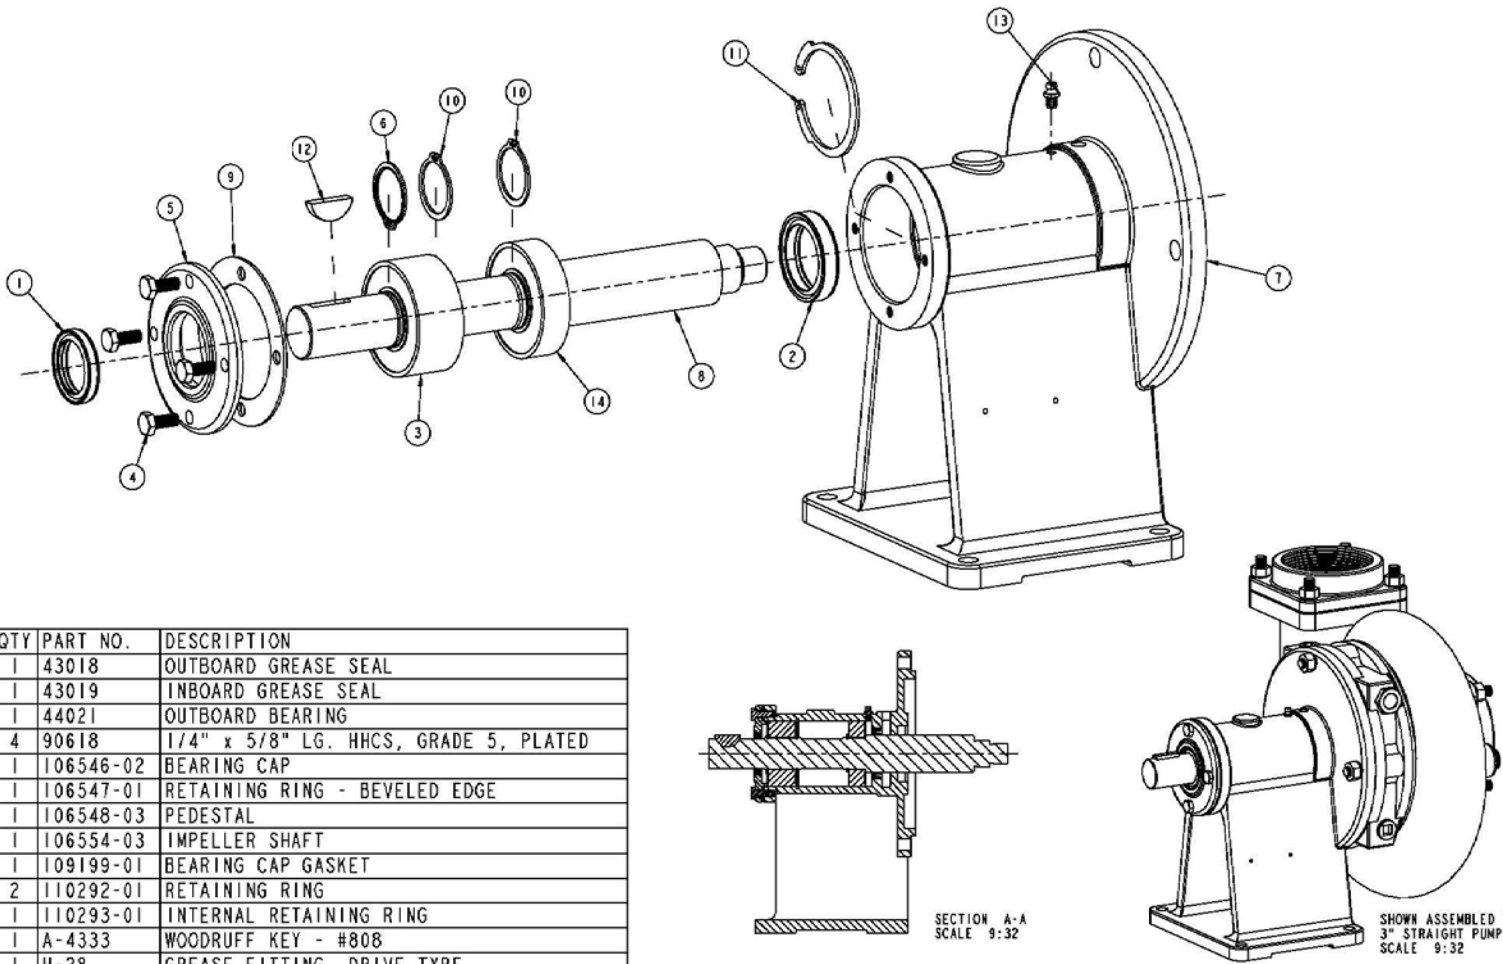

**PARTS LISTING: S-3325-P TRUCK PUMP PEDESTAL
(USED WITH 3" STRAIGHT OR SELF-PRIMING PUMPS)**

ITEM	QTY	PART NO.	DESCRIPTION
1	1	43018	OUTBOARD GREASE SEAL
2	1	43019	INBOARD GREASE SEAL
3	1	44021	OUTBOARD BEARING
4	4	90618	1/4" x 5/8" LG. HHCS, GRADE 5, PLATED
5	1	106546-02	BEARING CAP
6	1	106547-01	RETAINING RING - BEVELED EDGE
7	1	106548-03	PEDESTAL
8	1	106554-03	IMPELLER SHAFT
9	1	109199-01	BEARING CAP GASKET
10	2	110292-01	RETAINING RING
11	1	110293-01	INTERNAL RETAINING RING
12	1	A-4333	WOODRUFF KEY - #808
13	1	H-28	GREASE FITTING, DRIVE TYPE
14	1	S-3634	INBOARD BEARING