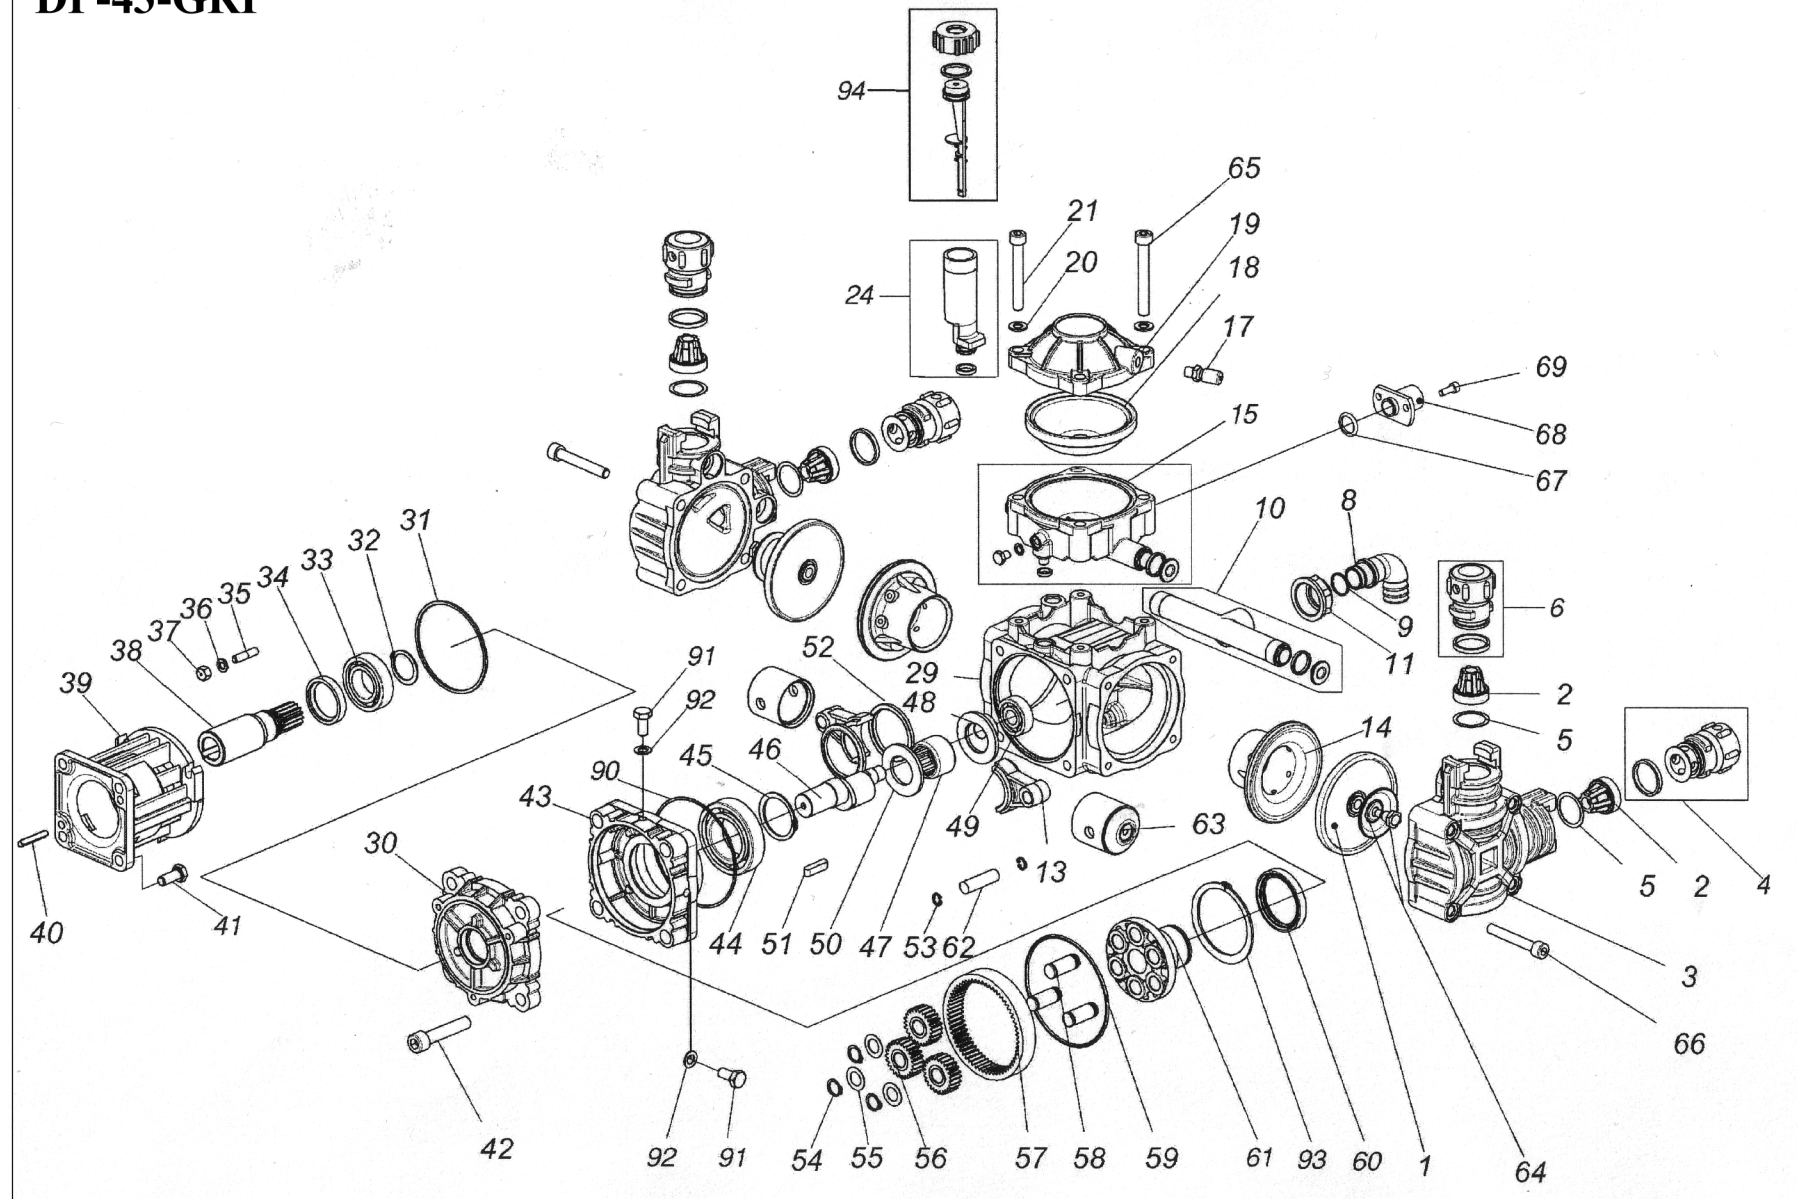

DP-43-GRP

15

* REPAIR KIT
DP-94991297

DIAPHRAGM PUMP DP-43-GRP

❖ VALVE KIT
DP-94991697

ITEM	PART NUMBER	DESCRIPTION	QTY	ITEM	PART NUMBER	DESCRIPTION	QTY
*1	DP-94004031	PISTON DIAPHRAGM	2	45	DP-80126400	SNAP RING	1
❖2	DP-94982997	VALVE 316SS	4	46	DP-94032126	CRANKSHAFT	1
3	DP-94030232	PUMP HEAD	2	47	DP-81268800	NEEDLE BEARING	1
4	DP-94986997	INLET CAP KIT	2	48	DP-94002632	SPACER	1
❖*5	DP-82415450	GASKET	4	49	DP-81252200	BALL BEARING	1
6	DP-94987897	OUTLET CAP KIT	2	50	DP-94002732	SPACER	1
8	SC-84052100	SUCTION CONNECTOR D.20	1	51	DP-80647300	TAB 6X6X25	1
*9	DP-80306050	VITON O-RING 1.78X12.42	1	52	DP-94004776	CONROD RING	2
10	DP-94986897	INLET MANIFOLD KIT	1	53	DP-80000300	SNAP RING DIA. 10	4
11	DP-92004210	WING NUT G.3/4	1	54	DP-80108100	SNAP RING DIA. 12	3
13	DP-94000809	CONRODS	2	55	DP-84388000	RING D. 12X18	3
14	DP-94000701	PISTON SLEEVE	2	56	DP-94032319	GEAR Z=24	3
15	DP-94986797	DAMPER BODY KIT	1	57	DP-94032519	GEARZ=63	1
17	DP-86160500	AIR VALVE	1	58	DP-94031549	PIN	3
*18	DP-94004131	DIAPHRAGM DAMPENER	1	59	DP-80321067	O-RING 2.62X88.57	1
19	DP-94000309	COVER BALLASTER TOP	1	60	DP-80217800	OIL SEAL	1
20	DP-84368500	WASHER DIA. 8,2X15'X',5	4	61	DP-94031209	GEARS HOLDER HUB	1
21	DP-86294500	SCREW M8X60	2	62	DP-85200400	PISTON PIN	2
*22	DP-80318110	VITON O-RING	1	63	DP-94001708	PISTON	2
24	DP-94986697	OIL FILLER	1	64	DP-94990997	DIAPHRAGM WASHER/BOLT KIT	2
29	DP-94030109	CRANKCASE	1	65	DP-86295100	SCREW M8X65	2
30	DP-94031109	GEARBOX (ENGINE SIDE)	1	66	DP-86290000	SCREW M8X55	8
31	DP-80321064	O-RING 2.62X75.87	1	*67	DP-80321710	VITON O-RING 3.0X14	1
32	DP-80118500	SNAP RING DIA. 25	1	68	DP-31135751	SS OUTLET CONNECTION 1/2 NPT	1
33	DP-81270000	BALL BEARING	1	69	DP-86193460	SCREW 5X16	2
*34	DP-80211700	OIL SEAL	1	*90	DP-80308090	O-RING 1.78X82.27	1
35	DP-83801200	STUD M6X18	3	91	DP-86245800	SCRW M8X12	2
36	DP-84358500	WASHER DIA. 6	3	92	DP-84364290	COPPER WASHER	2
37	DP-81454500	NUT M6	3	93	DP-80137900	SNAP RING	1
38	DP-94032742	PINION	1	101	DP-94985597	OIL FILLER CAP ASY	1
39	DP-94033009	FLANGE	1				
40	DP-80643600	TAB 4,75X5X30	1				
41	DP-86256600	SCREW 5/16"	4				
41	DP-86255500	SCREW M8X20	4				
42	DP-86350000	SCREW M10X50	4				
43	DP-94031009	BEARING HOUSING	1				
44	DP-81283700	BALL BEARING	1				