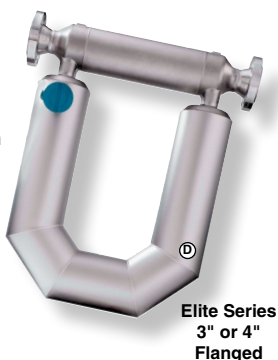

MICRO MOTION
Mass Flow Meters
 - For Fertilizers & Chemicals -

- One Metering System can be used with Multiple Products (different densities)
- Legal for Direct Resale Uses (NTEP Certified)
- Measures "Mass" (lbs) Flow Rate
- Maintenance Free
- Precision Accuracy (0.15% of flow rate)
- Variety of Control Panels, Printer & Options Available

Elite Series
3" or 4"
Flanged

Digital Display

Please Call for System Pricing

Meter Sizes	Pounds/Minute
1" Mass Flow Sensor.....	50-1,000
2" Mass Flow Sensor.....	160-3,250
3" Elite Mass Flow with 3" Flanges.....	375-7,500
3" Elite Mass Flow with 4" Flanges.....	375-7,500
4" Mass Flow Sensor.....	1,500-15,000

Air Regulator/Filter Assemblies
 - For Air System Protection & Air Purging -

Part No.	Description
DU ARAL	1/4" Regulator/Lubricator/Filter for Fertilizer.....
DU DPA075	3/4" Regulator/Purge Assem. w/ SS Spring Loaded AA Valve.
EA EZ216414	Easy Automation 1/4" Air Solenoid Replacement.....
EA EZ213805	Easy Automation Filter Regulator Combo.....

Air Tubing & Fittings

383103 & 383106 383074 & 383075 830301 & 830303

Part No.	Description
FC UN204-1000B	1/4" Black Nylon Hose, 1000 Ft Roll
FC UN204-1000BL	1/4" Blue Nylon Hose, 1000 Ft Roll.
FC UN206-1000B	3/8" Black Nylon Hose, 1000 Ft Roll
FO 533276	1/4" MPT x 1/4" Tube - Straight
FO 533281	3/8" MPT x 3/4" Tube - Straight
FO 153966	1/8" MPT x 1/4" Tube - 90 Swivel....
KC 383075	1/4" MPT x 1/4" Tube - 90 Swivel....
FO 153971	3/8" MPT x 3/8" Tube - 90 Swivel....
KC 830301	1/8" Air Flow Restrictor.....
KC 830303	1/4" Air Flow Restrictor.....