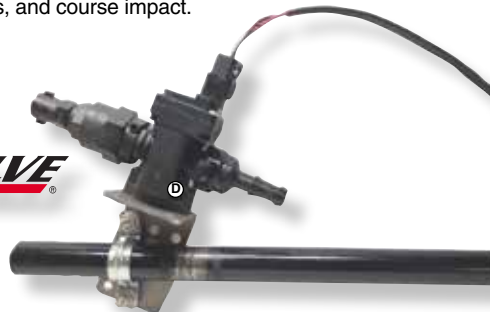

KZVALVE Boomless Golf Course Rough Sprayer Kits

Introducing the latest sprayer innovation for golf course superintendents and turf management professionals—the **KZValve Boomless Rough Sprayer Nozzle!** Designed for operator convenience and cost savings, these boomless spray nozzle kits provide up to 15' (single boom) or 30' (double boom) of added spray coverage. Kits eliminate the need for time consuming spot spraying with wand and hose reel setups and maximize the number of passes sprayer operators must make—therefore reducing operation time, product costs, and course impact.

Kits Include: KZValve ZIPValves • Switchbox • Mounting Brackets/ Hardware, Cabling & Plumbing components in necessary quantities • Spray tips sized per application & sold separately.

System Highlights:

- Increased spraying efficiency—15'-30' added spray coverage possible
- Eliminates need for manual spraying with wand & hose reel
- No-hassle spraying around hazards & tough-to-reach areas
- Gets rid of unattractive course maintenance impacts like sprayer tracks/depressions
- Simple yet effective design—easy to install & operate
- Universal mounting bracket & hardware for any boom size/shape
- KZ3/8" ZIPValve with QD ports & Deutsch electrical connection
- 1/2" Hose barb inlet; 1/2" or 3/4" FNPT outlet fittings
- One or Two On/Off Switchbox Controller

Great for Spraying Along Fence Lines, Hillsides, Bunkers & Water Hazards

With its diverse applications and simple yet effective design, the KZ Rough Sprayer Nozzle will ensure your fairways, roughs, bunkers, and other course features maintain the highest quality appearance and performance. But don't just take our word for it, check out these superintendent testimonials: