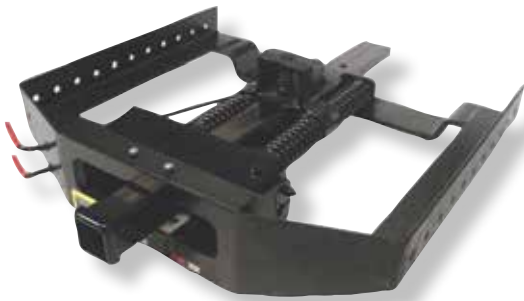

## Known for Strength, Rugged Durability & Safety for Pickup Owners

For over 50 years the *DMI Hitch* brand has been known for strength, rugged durability and safety for pickup owners of all industries. The versatile design of the *DMI Hitch* allows owners to transfer the hitch from truck to truck and generation to generation - the transfer of the hitch frame is due to the extreme longevity of these products. *DMI Hitch* meets Class V rating up to 1,800 lb. tongue weight and up to 18,000 lbs. gross weight.

With installation in under an hour - the *DMI Hitch* is a no brainer for the individual looking for greater versatility, ruggedness and enhanced lifespan in their towing equipment. Furthermore, any of the three hitch frame options can be transferred to different makes and models by simply coupling the frame with the specific mounting kit required to meet your new make and model.

Quic'N Easy Hitch Frame (Receiver)

Quic-Cush'N 2  
With Chrome Drop  
Center Face Channel Added  
(Drop Center Face Channel Sold Separately)

Cush'N Combo Hitch Frame (Flat Bar)

Kit Weight Tolerance		Gross Weight (lbs)	Tongue Weight (lbs)
<b>Part No.</b>	<b>Description</b>		
UI 47073400	Chevy-GMC 2500/3500 Mounting Kit Long Bed, 2011-2019	17,000	1,700
UI 47073450	Chevy-GMC 2500/3500 Mounting Kit Short Bed, 2011-2019	17,000	1,700
UI 47082050	Ford 250/350 Mounting Kit, 2017-Current	18,000	1,800
UI 47082070	Ford 250/350 Mounting Kit, 1999-2016	18,000	1,800
UI 47082500	Chevy-GMC 2500/3500 Mounting Kit, Long Bed, 2011-2019	15,000	1,500
UI 47082550	Chevy-GMC 2500/3500 Mounting Kit, Short Bed, 2011-2019	14,000	1,400
UI 47082651	Dodge Ram 2500/3500 Mounting Kit, 2014-2019	17,000	1,700
UI 47027000	Ford 250/350 Mounting Kit Long Bed, 1997 & Prior	14,000	1,400
UI 47082570	Chevy-GMC 2500/3500 Mounting Kit, Short Bed, 2020	19,000	1,900
UI 47082850	Chevy-GMC 2500/3500 Mounting Kit, Long Bed, 2020	19,000	1,900