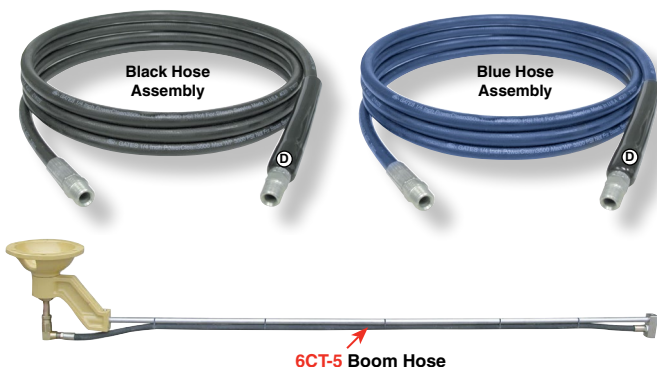

## Boom Hose Assemblies

Rubber • Rated to 250° F.

Wire braid hose assemblies in 1/4" & 3/8" sizes for pressures to 3000 PSI. All hoses are fitted **3/8" MPT solid both ends** with a hose saver sleeve on one end, except for 5' to 8' sizes. **Rated to 250° F.** Smooth Cover. Available in black or blue.

### - BLACK HOSE ASSEMBLIES -

Part No.	I.D.	LENGTH	FITTED	WORKING PRESSURE
GA 4CT-12	1/4"	12'	3/8" MPT	3000 PSI
GA 4CT-15	1/4"	15'	3/8" MPT	3000 PSI
GA 4CT-18	1/4"	18'	3/8" MPT	3000 PSI
GA 6CT-5	* 3/8"	5' 4"	3/8" MPT	3000 PSI
GA 6CT-6	* 3/8"	5' 11"	3/8" MPT	3000 PSI
GA 6CT-7	* 3/8"	6' 3"	3/8" MPT	3000 PSI
GA 6CT-8	* 3/8"	7' 4"	3/8" MPT	3000 PSI
GA 6CT-12	3/8"	12'	3/8" MPT	3000 PSI
GA 6CT-15	3/8"	15'	3/8" MPT	3000 PSI
GA 6CT-18	3/8"	18'	3/8" MPT	3000 PSI

### - BLUE NON-MARKING HOSE ASSEMBLIES -

Part No.	I.D.	LENGTH	FITTED	WORKING PRESSURE
DU 4BL12	1/4"	12'	3/8" MPT	3000 PSI
DU 4BL15	1/4"	15'	3/8" MPT	3000 PSI
DU 4BL18	1/4"	18'	3/8" MPT	3000 PSI
DU 6BL12	3/8"	12'	3/8" MPT	3000 PSI
DU 6BL13	3/8"	13'	3/8" MPT	3000 PSI
DU 6BL15	3/8"	15'	3/8" MPT	3000 PSI
DU 6BL18	3/8"	18'	3/8" MPT	3000 PSI
DU 6BL19	3/8"	19'	3/8" MPT	3000 PSI
DU 6BL20	3/8"	20'	3/8" MPT	3000 PSI

## Boom Whip Hoses

WP38M

**Swivel Saver Whip Hoses.** 12" overall length. Designed to be put inline between your boom and wand. Install at the boom and put your swivels between this hose and your gun hose. Customers can still swivel the hose to remove kinks, but swivel is protected from side load forces that exist when mounted to the wand. Rated to 3,000 PSI. **WP Series** is rubber. **30119** is urethane.