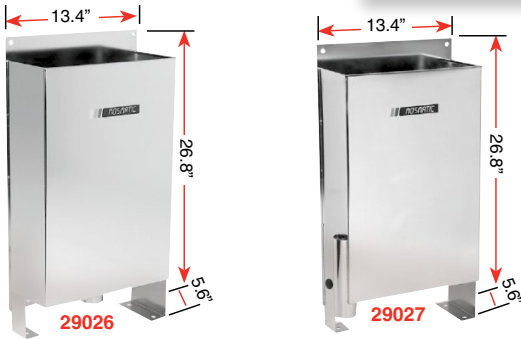

Part No.	Overflow	Wt.
MM 29026	No	18 lbs.
MM 29027	Yes	18.5 lbs.

**Brush Buckets**

**Heavy-duty, Polyethylene Foam Brush Bucket** works well for keeping brushes clean throughout the year. When mounted at floor level, floor heat system helps to keep water and brushes in bucket from freezing. Dimensions: 11" length, 6" width, 5-1/2" depth.

Part No.	Color
BC B911	White
BC B911B	Blue
BC B911R	Red

**Polypropylene Coveralls**

**Full Body, Lightweight Polypropylene with Zipper Front**

Protect your uniforms and clothing. Full body, lightweight, polypropylene coveralls with separate shoe covers. One size fits most. Five pocket, step in, step out design. Zipper front with elastic wrist closure. Boot leg style. Breathable. White sanitary color.