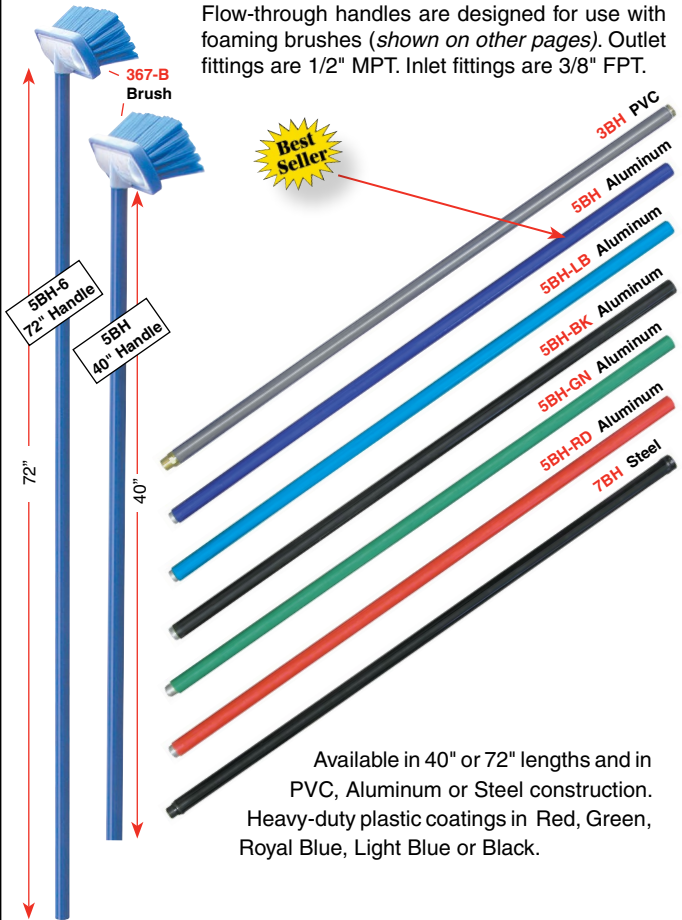

Part No.	Overflow	Wt.
MM 29026	No	18 lbs.
MM 29027	Yes	18.5 lbs.

**Brush Buckets**

**Heavy-duty, Polyethylene Foam Brush Bucket** works well for keeping brushes clean throughout the year. When mounted at floor level, floor heat system helps to keep water and brushes in bucket from freezing. Dimensions: 11" length, 6" width, 5-1/2" depth.

Part No.	Color
BC B911	White
BC B911B	Blue
BC B911R	Red

**Polypropylene Coveralls**

**Full Body, Lightweight Polypropylene with Zipper Front**

Protect your uniforms and clothing. Full body, lightweight, polypropylene coveralls with separate shoe covers. One size fits most. Five pocket, step in, step out design. Zipper front with elastic wrist closure. Boot leg style. Breathable. White sanitary color.

Part No.	Description
BM MCLX25	Poly Coverall.....

**\*10% Discount On Cases of 25 Coveralls**

**Foam Brush Handles**

Flow-through handles are designed for use with foaming brushes (*shown on other pages*). Outlet fittings are 1/2" MPT. Inlet fittings are 3/8" FPT.

Available in 40" or 72" lengths and in PVC, Aluminum or Steel construction. Heavy-duty plastic coatings in Red, Green, Royal Blue, Light Blue or Black.

Part No.	Handle Type
DU 3BH	40" PVC Handle, <b>Gray</b> .....
BC 5BH	40" Aluminum Handle, <b>Royal Blue</b> .....
BC 5BH-LB	40" Aluminum Handle, <b>Light Blue</b> .....
BC 5BH-BK	40" Aluminum Handle, <b>Black</b> .....
BC 5BH-GN	40" Aluminum Handle, <b>Green</b> .....
BC 5BH-RD	40" Aluminum Handle, <b>Red</b> .....
DU 7BH	40" Steel Handle, <b>Black</b> .....
BC 5BH-6	72" Aluminum Handle, <b>Blue</b> .....