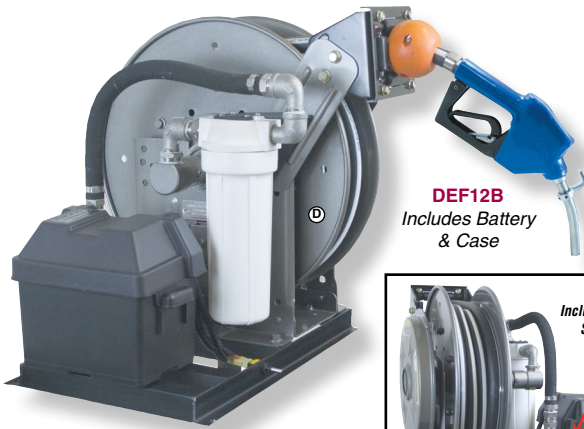

Remote Dispensers Professional Grade

QM40-RD Remote Dispenser provides ground-level access to meter and nozzle when used with in-ground or above-ground tanks. Remote dispenser that includes QM40 Fuel Meter, solenoid valve and lockable nozzle holder (purchase pump, nozzle and hose separately).

Part No.	Description
GI QM40-RD	QM40 Meter in a Remote Dispenser. Remote Dispenser Unit ONLY without hose or nozzle

DEF12B
Includes Battery & Case

Includes Stainless Steel Pump

DEF Transfer Units

Compact Units Designed to Transfer DEF to Your Own Tractor or Truck's Tank

Compact units designed to transfer DEF to your own tank directly to your tractor or truck's DEF tank. All components designed for DEF.

Includes MP 316SS self-priming centrifugal pumps, Hannay spring rewind hose reel with S.S. internals, 3/4" x 25' DEF hose, hose stop, S.S. swivel and fittings, SS automatic DEF nozzle. 3/4" DEF filter and 1 micron element are also included. Approximately 3 GPM.

Part No.	Description
DU DEF12	12-Volt DEF Transfer Unit
DU DEF12B	Same as Above with 12 Volt Battery & Case.....

T955 DEF Hose

For Dispensing Diesel Exhaust Fluids

T955 DEF Hose has a black EPDM tube and cover for use with DEF. Kuriyama brand. Available in 3/4" and 1" I.D., 100' coils. Cut lengths are OK. Can use with stainless or polypropylene fittings with standard hose clamps.