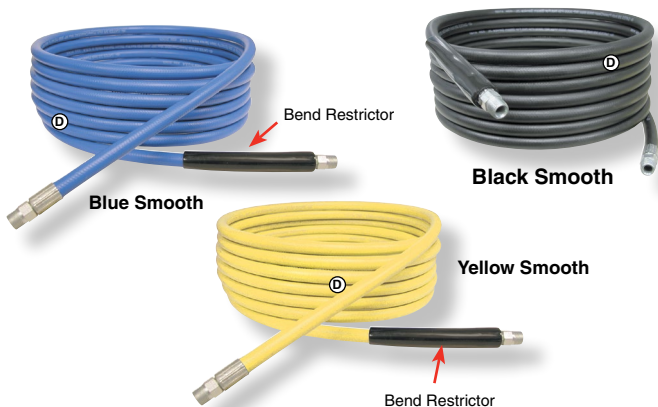

Pressure Washer Hose Assemblies

Smooth Cover 1 & 2 Wire Rubber Hoses 3000 to 5800 PSI

Smooth Cover Pressure Washer Hoses rated to 4000 or 6000 PSI and 250° F. Available in Blue, Black or Yellow “smooth” rubber construction. All assemblies are standard 3/8” I.D. with 3/8” MPT solid ends and one hose bend restrictor.

3/8” BLACK HOSE ASSEMBLIES - SMOOTH COVER

Part No.	Length	Max. PSI	Wt.
GA 6HR25	3/8" x 25', 1-Wire	4000	7 lbs.
GA 6HR35	3/8" x 35', 1-Wire	4000	9 lbs.
GA 6HR50	3/8" x 50', 1-Wire	4000	12 lbs.
GA 6HR75	3/8" x 75', 1-Wire	4000	18 lbs.
GA 6HR100	3/8" x 100', 1-Wire	4000	22 lbs.
GA 6HR125	3/8" x 125', 1-Wire	4000	28 lbs.
GA 6HR150	3/8" x 150', 1-Wire	4000	33 lbs.

3/8” BLUE HOSE ASSEMBLIES - SMOOTH, NON-MARKING

Part No.	Length	Max. PSI	Wt.
DU 6BL25	3/8" x 25', 1-Wire	4000	7 lbs.
DU 6BL35	3/8" x 35', 1-Wire	4000	9 lbs.
DU 6BL50	3/8" x 50', 1-Wire	4000	12 lbs.
DU 6BL75	3/8" x 75', 1-Wire	4000	18 lbs.
DU 6BL100	3/8" x 100', 1-Wire	4000	22 lbs.
DU 6BL125	3/8" x 125', 1-Wire	4000	28 lbs.
DU 6BL150	3/8" x 150', 1-Wire	4000	33 lbs.
DU 6BL25-2	3/8" x 25', 2-Wire	6000	10 lbs.
DU 6BL50-2	3/8" x 50', 2-Wire	6000	19 lbs.
DU 6BL75-2	3/8" x 75', 2-Wire	6000	29 lbs.
DU 6BL100-2	3/8" x 100', 2-Wire	6000	35 lbs.
DU 6BL125-2	3/8" x 125', 2-Wire	6000	47 lbs.
DU 6BL150-2	3/8" x 150', 2-Wire	6000	57 lbs.