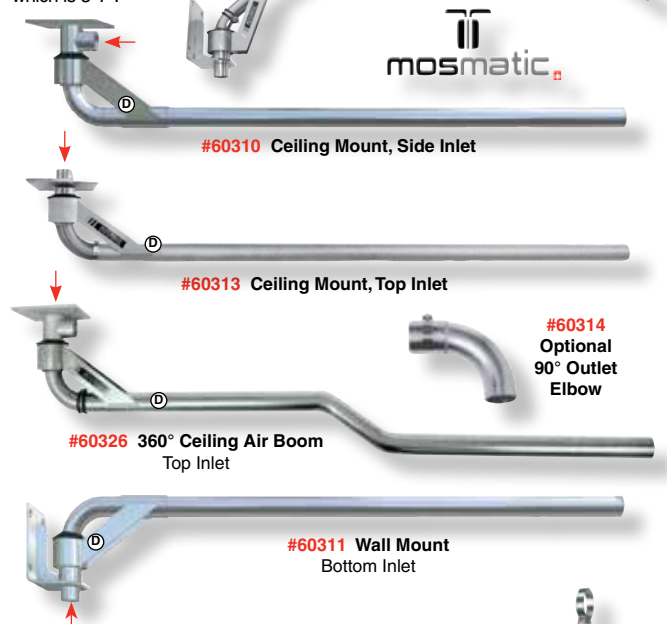

Systems Include:

Illuminated domes are blue in color (red & yellow colors are available on special order) • Air wands • 2" x 15' hose • Wand holder • Bay instruction signs • (2) Blower motors require, 25 amp, 110 volt service per bay. 13 Amp on 220 volt.

Booms are not included. See the wide variety of Mosmatic Air Booms to fit your needs.

Part No.		Wt.
MM 60397	110 Volt Mosmatic Dry System	65 lbs.
MM 60396	220 Volt Mosmatic Dry System	65 lbs.

Stainless Steel Air Booms

The ideal boom for use with air dryers, vacuums or air blowers. Swiss polished stainless steel construction. 180 Degree Wall Mount or 360 Degree Ceiling Mount. Inlet and outlet is 2". All booms come with mounting plates. All booms are 5' 3" in length, except #60958 which is 5' 7".

Part No.	Boom Type	Wt.
MM 60310	Ceiling, Side Inlet	18 lbs.
MM 60313	Ceiling, Top Inlet	18 lbs.
MM 60324	Z Boom, Side Inlet	18 lbs.
MM 60326	Z Boom, Top Inlet	18 lbs.
MM 60958	Wall Mount, Curved	19 lbs.
MM 60311	Wall Mount, Bottom	18 lbs.
MM 60320	Cable & Retractor for Hose ...	
MM 60314	90° S.S. Elbow.....	