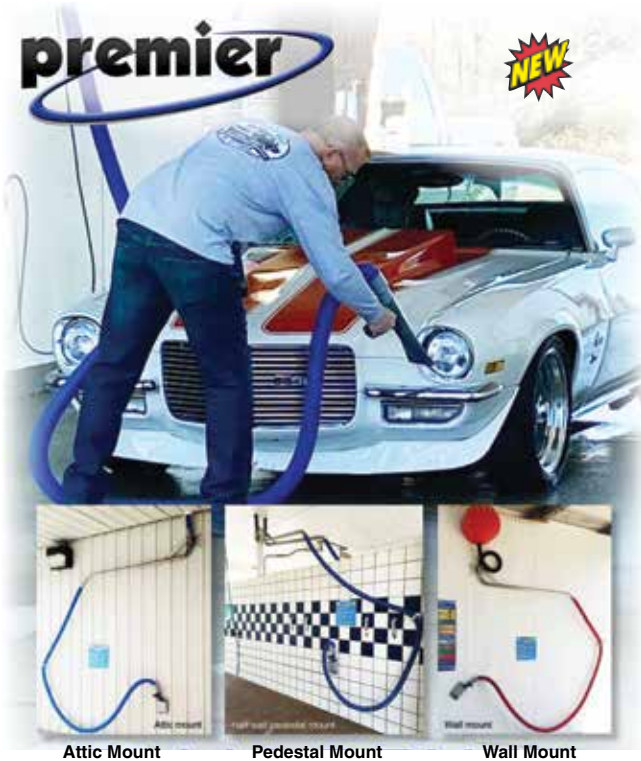

PALM Air Dryers

PALM Air Dryers by PREMIER are a great way to offer extra services to your self-serve customers, while increasing revenues for you. Hand held dryers are available for wall mounting in bays with colored poly domes or in Attic Mount units without domes. Available with or without stainless wall booms. Standard with (2) 110 Volt motors, but 220 Volt also available. Rated to 260cfm air flow.

PD100 is a complete dryer system for **in bay mounting**. Includes: Poly dome, (red, blue, yellow, green or black) • (2) 110 Volt motors, (30 amp total) • 15' Air hose, (red, blue, yellow or gray) • 54" Stainless wall boom • Wall sign • Gun holder • Hose hook.

PD200 is the same as above, but "without" boom, customer would supply.

PD000 is a complete dry system for **attic mounting**. Includes (2) 110 Volt motors, (30 amp total) • 15' Air hose, (red, blue, yellow or gray) • 54" Stainless wall boom • Wall sign • Dryer hand gun • Gun holder • Hose hook. (No dome on this model).