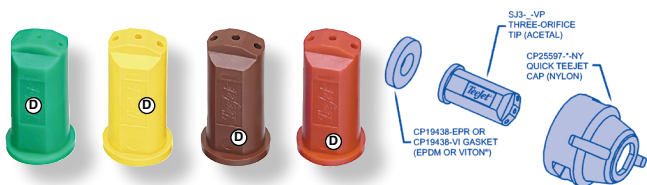

StreamJet®

SJ3 Solid Stream Spray Tips

The **SJ3 StreamJet Spray Tip** is designed to accurately apply liquid fertilizer at evenly spaced intervals. Its design uses a metering orifice with a deflector to ensure an equal flow rate in each of the liquid streams throughout a wide range of operating pressures. **Distributes 3 solid streams.**

- VisiFlo® color-coding system.
- 3 solid streams of equal velocity and capacity.
- Removable metering orifice for easy cleaning.
- Nine sizes for a wide range of application rates.
- Use with CP25597 Quick TeeJet® caps.
- All acetal construction for excellent chemical resistance.
- Recommended operating pressure: 20-60 PSI
- Uniform distribution at 20" height and 20" spacing.

Part No. SS SJ3015VP thru SJ320VP **Description** StreamJet Nozzle

TeeJet Packaged in 25's. 10% Quantity Discount on 50+ Of One Size

StreamJet®

SJ7 Solid Stream Spray Tips

The **SJ7 StreamJet Spray Tip** is designed to accurately apply liquid fertilizer at evenly spaced intervals. Its design uses a metering orifice with a deflector to ensure an equal flow rate in each of the liquid streams throughout a wide range of operating pressures. **Distributes 7 solid streams and includes integral Quick Jet Cap & gasket.**

- VisiFlo® color-coding system.
- 7 solid streams of equal velocity and capacity.
- Includes integral Quick Jet Cap and gasket.
- Removable metering orifice for easy cleaning.
- Nine sizes for a wide range of application rates.
- All acetal construction for excellent chemical resistance.
- Recommended operating pressure: 20-60 PSI