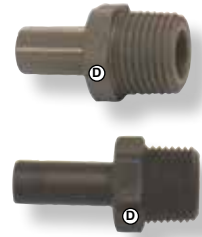

### Union Elbows (Tube x Tube)

Part No.	Tube O.D.	Tube	Type	Discount Pkg/10
LM ELC14	1/4"	1/4"	Gray	15%
LM ELC51614	5/16"	1/4"	Gray	15%
LM ELC3814	3/8"	1/4"	Gray	15%
LM ELC38	3/8"	3/8"	Gray	15%
LM ELC1238	1/2"	3/8"	Gray	15%
LM ELC12	1/2"	1/2"	Gray	15%
LM PLC14	1/4"	1/4"	White	15%
LM PLC38	3/8"	3/8"	White	15%
LM PLC12	1/2"	1/2"	White	15%
LM BLC14	1/4"	1/4"	Black	15%
LM BLC38	3/8"	3/8"	Black	15%
LM BLC12	1/2"	1/2"	Black	15%

### Fixed Elbows (MPT x Tube)

Part No.	MPT	Tube O.D.	Type	Discount Pkg/10
LM ELT1814	1/8"	1/4"	Gray	15%
LM ELT1414	1/4"	1/4"	Gray	15%
LM ELT1438	1/4"	3/8"	Gray	15%
LM ELT3814	3/8"	1/4"	Gray	15%
LM ELT3838	3/8"	3/8"	Gray	15%
LM PLT1814	1/8"	1/4"	White	15%
LM PLT1414	1/4"	1/4"	White	15%
LM PLT1438	1/4"	3/8"	White	15%
LM PLT3814	3/8"	1/4"	White	15%
LM PLT3838	3/8"	3/8"	White	15%
LM PLT3812	3/8"	1/2"	White	15%
LM BLT1814	1/8"	1/4"	Black	15%
LM BLT1414	1/4"	1/4"	Black	15%
LM BLT1438	1/4"	3/8"	Black	15%
LM BLT3814	3/8"	1/4"	Black	15%
LM BLT3838	3/8"	3/8"	Black	15%

### Swivel Elbows (MPT x Tube)

Part No.	MPT	Tube O.D.	Type	Discount Pkg/10
LM ELS1814	1/8"	1/4"	Gray	15%
LM ELS1414	1/4"	1/4"	Gray	15%
LM ELS1438	1/4"	3/8"	Gray	15%
LM ELS3838	3/8"	3/8"	Gray	15%
LM ELS3812	3/8"	1/2"	Gray	15%
LM PLS1414	1/4"	1/4"	White	15%
LM PLS1438	1/4"	3/8"	White	15%
LM PLS3838	3/8"	3/8"	White	15%

### Stem Adapters

Part No.	Stem O.D.	MPT	Type	Discount Pkg/10
LM MT1418	1/4"	1/8"	Gray	15%
LM MT1414	1/4"	1/4"	Gray	15%
LM MT3814	3/8"	1/4"	Gray	15%
LM MT3838	3/8"	3/8"	Gray	15%
LM MT1238	1/2"	3/8"	Gray	15%
LM MT1212	1/2"	1/2"	Gray	15%
LM PT1418	1/4"	1/8"	White	15%
LM PT1414	1/4"	1/4"	White	15%
LM PT3814	3/8"	1/4"	White	15%
LM PT3838	3/8"	3/8"	White	15%
LM PT1238	1/2"	3/8"	White	15%
LM PT1212	1/2"	1/2"	White	15%
LM BT1418	1/4"	1/8"	Black	15%
LM BT1414	1/4"	1/4"	Black	15%
LM BT3838	3/8"	3/8"	Black	15%