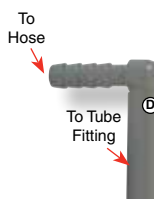

### Stem Adapters

Part No.	Stem O.D.	MPT	Type	Discount Pkg/10
LM MT1418	1/4"	1/8"	Gray	15%
LM MT1414	1/4"	1/4"	Gray	15%
LM MT3814	3/8"	1/4"	Gray	15%
LM MT3838	3/8"	3/8"	Gray	15%
LM MT1238	1/2"	3/8"	Gray	15%
LM MT1212	1/2"	1/2"	Gray	15%
LM PT1418	1/4"	1/8"	White	15%
LM PT1414	1/4"	1/4"	White	15%
LM PT3814	3/8"	1/4"	White	15%
LM PT3838	3/8"	3/8"	White	15%
LM PT1238	1/2"	3/8"	White	15%
LM PT1212	1/2"	1/2"	White	15%
LM BT1418	1/4"	1/8"	Black	15%
LM BT1414	1/4"	1/4"	Black	15%
LM BT3838	3/8"	3/8"	Black	15%

### Plug In Elbows

Part No.	Stem O.D.	Tube O.D.	Type	Discount Pkg/10
LM PE1414	1/4"	1/4"	Gray	15%
LM PE3814	3/8"	1/4"	Gray	15%
LM PE3838	3/8"	3/8"	Gray	15%
LM PE1212	1/2"	1/2"	Gray	15%
LM PP1414	1/4"	1/4"	White	15%
LM PP3814	3/8"	1/4"	White	15%
LM PP3838	3/8"	3/8"	White	15%
LM PP1212	1/2"	1/2"	White	15%
LM BE1414	1/4"	1/4"	Black	15%
LM BE3814	3/8"	1/4"	Black	15%
LM BE3838	3/8"	3/8"	Black	15%
LM BE1212	1/2"	1/2"	Black	15%

### Stem Reducers

Part No.	Stem O.D.	Tube	Type	Discount Pkg/10
LM RE51614	5/16"	1/4"	Gray	15%
LM RE3814	3/8"	1/4"	Gray	15%
LM RE1238	1/2"	3/8"	Gray	15%
LM WE3814	3/8"	1/4"	White	15%
LM WE1238	1/2"	3/8"	White	15%

### Tube Stem to Hose Elbow

Part No.	Stem O.D.	Hose Barb	Type	Discount Pkg/10
LM TL1414	1/4"	1/4"	Gray	15%
LM TL3814	3/8"	1/4"	Gray	15%