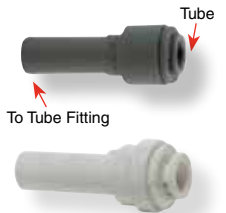

### Swivel Elbows (MPT x Tube)

Part No.	MPT	Tube O.D.	Type	Discount Pkg/10
LM ELS1814	1/8"	1/4"	Gray	15%
LM ELS1414	1/4"	1/4"	Gray	15%
LM ELS1438	1/4"	3/8"	Gray	15%
LM ELS3838	3/8"	3/8"	Gray	15%
LM ELS3812	3/8"	1/2"	Gray	15%
LM PLS1414	1/4"	1/4"	White	15%
LM PLS1438	1/4"	3/8"	White	15%
LM PLS3838	3/8"	3/8"	White	15%

### Stem Adapters

Part No.	Stem O.D.	MPT	Type	Discount Pkg/10
LM MT1418	1/4"	1/8"	Gray	15%
LM MT1414	1/4"	1/4"	Gray	15%
LM MT3814	3/8"	1/4"	Gray	15%
LM MT3838	3/8"	3/8"	Gray	15%
LM MT1238	1/2"	3/8"	Gray	15%
LM MT1212	1/2"	1/2"	Gray	15%
LM PT1418	1/4"	1/8"	White	15%
LM PT1414	1/4"	1/4"	White	15%
LM PT3814	3/8"	1/4"	White	15%
LM PT3838	3/8"	3/8"	White	15%
LM PT1238	1/2"	3/8"	White	15%
LM PT1212	1/2"	1/2"	White	15%
LM BT1418	1/4"	1/8"	Black	15%
LM BT1414	1/4"	1/4"	Black	15%
LM BT3838	3/8"	3/8"	Black	15%

### Plug In Elbows

Part No.	Stem O.D.	Tube O.D.	Type	Discount Pkg/10
LM PE1414	1/4"	1/4"	Gray	15%
LM PE3814	3/8"	1/4"	Gray	15%
LM PE3838	3/8"	3/8"	Gray	15%
LM PE1212	1/2"	1/2"	Gray	15%
LM PP1414	1/4"	1/4"	White	15%
LM PP3814	3/8"	1/4"	White	15%
LM PP3838	3/8"	3/8"	White	15%
LM PP1212	1/2"	1/2"	White	15%
LM BE1414	1/4"	1/4"	Black	15%
LM BE3814	3/8"	1/4"	Black	15%
LM BE3838	3/8"	3/8"	Black	15%
LM BE1212	1/2"	1/2"	Black	15%

### Stem Reducers

Part No.	Stem O.D.	Tube	Type	Discount Pkg/10
LM RE51614	5/16"	1/4"	Gray	15%
LM RE3814	3/8"	1/4"	Gray	15%
LM RE1238	1/2"	3/8"	Gray	15%
LM WE3814	3/8"	1/4"	White	15%
LM WE1238	1/2"	3/8"	White	15%