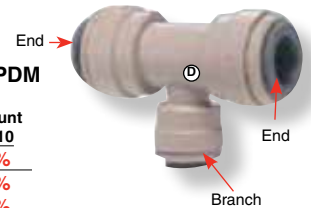

Swivel Branch Tees

Gray Acetal Nitrile, White Poly EPDM

Part No.	MPT	Tube	Type	Discount Pkg/10
LM TCT1814	1/8"	1/4"	Gray	15%
LM TCT1414	1/4"	1/4"	Gray	15%
LM TCT1438	1/4"	3/8"	Gray	15%
LM TCT3838	3/8"	3/8"	Gray	15%
LM TCT3812	3/8"	1/2"	Gray	15%
LM TCT1212	1/2"	1/2"	Gray	15%
LM PP100822W	1/4"	1/4"	White	15%
LM PP101222W	1/4"	3/8"	White	15%
LM PP101223W	3/8"	3/8"	White	15%

Union Tees

Gray Acetal Nitrile, White & Black Poly EPDM

Part No.	Tube O.D.	Type	Discount Pkg/10
LM TC14	1/4"	Gray	15%
LM TC38	3/8"	Gray	15%
LM TC12	1/2"	Gray	15%
LM TP14	1/4"	White	15%
LM TP38	3/8"	White	15%
LM TP12	1/2"	White	15%
LM BP14	1/4"	Black	15%
LM BP38	3/8"	Black	15%

Reducing Tees

Gray Acetal Nitrile, White Poly EPDM

Part No.	Tube O.D.	Branch End	Type	Discount Pkg/10
LM RT1438W	1/4"	3/8"	White	15%
LM RT3814	3/8"	1/4"	Gray	15%
LM RT1238	1/2"	3/8"	Gray	15%

Stackable Tees

White Polypropylene or
White Acetal Bodies

Part No.	Tube x Tube	Stem	Body	Discount Pkg/10
LM CI530808W	1/4"	1/4"	White Acetal	15%
LM PP531212W	3/8"	3/8"	White Poly	15%