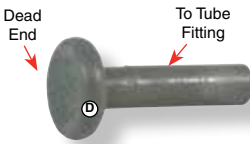

Pull on the tube to check that it is secure. Test the system before use.

To Disconnect

Make sure that the system is depressurized, then push the collet square against the fitting. With the collet held in this position, the tube can be removed.

Stem Tube X Hose Stem
Gray Acetal / White Polypropylene

Part No.	Stem O.D.	Hose Barb	Type	Discount Pkg/10
LM TH1414	1/4"	1/4"	Gray	15%
LM TH3814	3/8"	1/4"	Gray	15%
LM TH3838	3/8"	3/8"	Gray	15%
LM TH3812	3/8"	1/2"	Gray	15%
LM TH1238	1/2"	3/8"	Gray	15%
LM TH1212	1/2"	1/2"	Gray	15%
LM PH3838	3/8"	3/8"	White	15%
LM PH3812	3/8"	1/2"	White	15%
LM PH1238	1/2"	3/8"	White	15%
LM PH1212	1/2"	1/2"	White	15%

Stem Plugs
Gray Acetal

Stem Part No.	Size	Type	Discount Pkg/10
LM PL14	1/4"	Gray	15%
LM PL38	3/8"	Gray	15%
LM PL12	1/2"	Gray	15%

Stem Enlarger

Part No.	Stem O.D.	Tube O.D.	Type	Discount Pkg/10
LM SN3812	3/8"	1/2"	Gray	15%