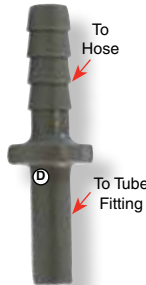

LARGE QUANTITY DISCOUNTS: LESS 15% For Purchases in Bags of 10 Not Assorted - 20% On 100 Assorted Fittings in Bags of 10 - 30% on 1000 Assorted Fittings in Bags of 10.

To Connect
Push tubing into fitting

Pull on the tube to check that it is secure. Test the system before use.

To Disconnect

Make sure that the system is depressurized, then push the collet square against the fitting. With the collet held in this position, the tube can be removed.

Stem Tube X Hose Stem
Gray Acetal / White Polypropylene

Part No.	Stem O.D.	Hose Barb	Type	Discount Pkg/10
LM TH1414	1/4"	1/4"	Gray	15%
LM TH3814	3/8"	1/4"	Gray	15%
LM TH3838	3/8"	3/8"	Gray	15%
LM TH3812	3/8"	1/2"	Gray	15%
LM TH1238	1/2"	3/8"	Gray	15%
LM TH1212	1/2"	1/2"	Gray	15%
LM PH3838	3/8"	3/8"	White	15%
LM PH3812	3/8"	1/2"	White	15%
LM PH1238	1/2"	3/8"	White	15%
LM PH1212	1/2"	1/2"	White	15%

Stem Plugs
Gray Acetal

Stem Part No.	Size	Type	Discount Pkg/10
LM PL14	1/4"	Gray	15%
LM PL38	3/8"	Gray	15%
LM PL12	1/2"	Gray	15%

Stem Enlarger

Part No.	Stem O.D.	Tube O.D.	Type	Discount Pkg/10
LM SN3812	3/8"	1/2"	Gray	15%