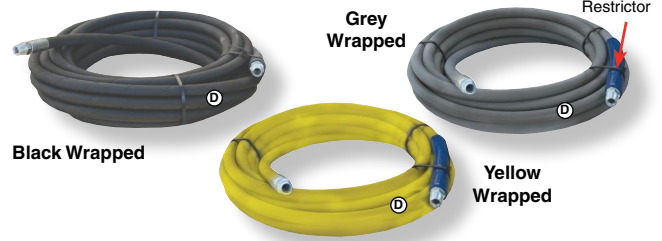

3/8” BLACK HOSE ASSEMBLIES - WRAPPED COVER

Part No.	Length	Max. PSI	Wt.
GA 6BW25	3/8" x 25', 1-Wire	4000	7 lbs.
GA 6BW35	3/8" x 35', 1-Wire	4000	9 lbs.
GA 6BW50	3/8" x 50', 1-Wire	4000	12 lbs.
GA 6BW75	3/8" x 75', 1-Wire	4000	18 lbs.
GA 6BW100	3/8" x 100', 1-Wire	4000	22 lbs.
GA 6BW125	3/8" x 125', 1-Wire	4000	28 lbs.
GA 6BW150	3/8" x 150', 1-Wire	4000	33 lbs.
GA 6HR25-2	3/8" x 25', 2-Wire	6000	9 lbs.
GA 6HR50-2	3/8" x 50', 2-Wire	6000	14 lbs.
GA 6HR75-2	3/8" x 75', 2-Wire	6000	22 lbs.
GA 6HR100-2	3/8" x 100', 2-Wire	6000	29 lbs.
GA 6HR125-2	3/8" x 125', 2-Wire	6000	36 lbs.
GA 6HR150-2	3/8" x 150', 2-Wire	6000	43 lbs.

1/2” BLACK/ GREY HOSE ASSEMBLIES - WRAPPED COVER

GA 8HR25	* 1/2" x 25', 1-Wire	3000	8 lbs.
GA 8HR50	* 1/2" x 50', 1-Wire	3000	14 lbs.
GA 8HR75	* 1/2" x 75', 1-Wire	3000	21 lbs.
GA 8HR100	* 1/2" x 100', 1-Wire	3000	22 lbs.
GA 8HR50-2	* 1/2" x 50', 2-Wire	4000	23 lbs.
GA 8HR100-2	* 1/2" x 100', 2-Wire	4000	45 lbs.
FN 41190	† 1/2" x 50', 2-Wire	10,000	23 lbs.
FN 41191	† 1/2" x 100', 2-Wire	10,000	47 lbs.
FN 41192	† 1/2" x 200', 2-Wire	10,000	95 lbs.

* 1/2” MPT Ends. † Grey with 3/8” quick couplers.

3/8” GREY HOSE ASSEMBLIES - WRAPPED, NON-MARKING

Part No.	Length	Max. PSI	Wt.
GA 6GE25	3/8" x 25', 1-Wire	4000	7 lbs.
GA 6GE50	3/8" x 50', 1-Wire	4000	12 lbs.
GA 6GE75	3/8" x 75', 1-Wire	4000	18 lbs.
GA 6GE100	3/8" x 100', 1-Wire	4000	22 lbs.
GA 6GE125	3/8" x 125', 1-Wire	4000	28 lbs.
GA 6GE150	3/8" x 150', 1-Wire	4000	33 lbs.
GA 6GE25-2	3/8" x 25', 2-Wire	6000	9 lbs.
GA 6GE50-2	3/8" x 50', 2-Wire	6000	14 lbs.
GA 6GE75-2	3/8" x 75', 2-Wire	6000	22 lbs.
GA 6GE100-2	3/8" x 100', 2-Wire	6000	29 lbs.
FN 41187	* 3/8" x 50', 2-Wire	10,000	22 lbs.
FN 41188	* 3/8" x 100', 2-Wire	10,000	40 lbs.
FN 41189	* 3/8" x 200', 2-Wire	10,000	80 lbs.

* With 3/8” quick couplers.

3/8” YELLOW HOSE ASSEMBLIES - WRAPPED, NON-MARKING

Part No.	Length	Max. PSI	Wt.
GA 6YW50	3/8" x 50', 1-Wire	4000	18 lbs.
GA 6YW100	3/8" x 100', 1-Wire	4000	33 lbs.

High Abrasion Resistant Rubber Wash Hoses

- 2-Wire Wrapped -

Black, “Wrapped Cover” Hoses that feature an additional “Special Polyethylene Coating” for maximum wear and abrasion resistance. Coating is impregnated into the outer cover for maximum life under the most extreme use. 3/8” I.D. with 3/8” MPT solid fitting on each end and one hose bend restrictor. Rated to 6000 PSI and 250° F.