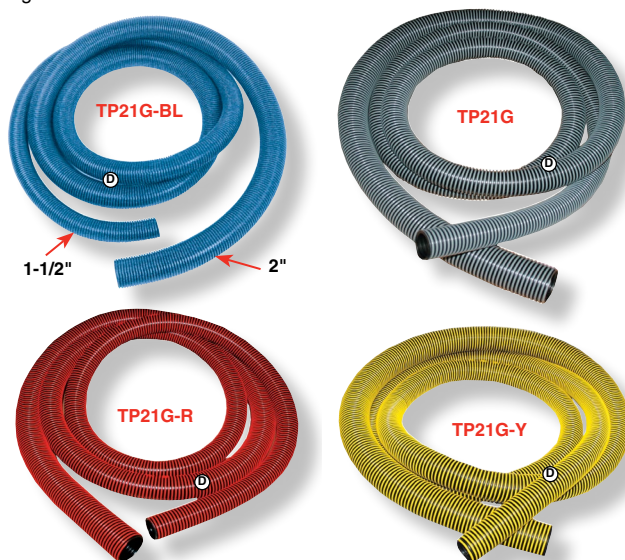

Part No.	Description	* Std. Pkg.
FX TP21G	15' Tapered Vacuum Hose, Grey	6
FX TP21G-B	15' Tapered Vacuum Hose, Black	6
FX TP21G-BL	15' Tapered Vacuum Hose, Blue	6
FX TP21G-R	15' Tapered Vacuum Hose, Red	6
FX TP21G-Y	15' Tapered Vacuum Hose, Yellow	6

* 5% Discount for Standard Package Purchase

Heavy Duty Vacuum Hose (Flat Ribs)

Supreme HD Hoses feature **Smooth, Flat Ribs** for increased wear life and less chance of hang-ups or catching. Ideal for car/truck wash, auto detailing and carpet cleaning. *Made in the USA.*

Features: Lightweight interlocking design • Exceptional wear life • Unique liner provides increased protection from heat and chemicals • UV protection • Crush resistance • Flexible and durable • Smooth internal bore • Rated from -40° F. to +180° F. • 15' and 50' lengths **without cuffs**.