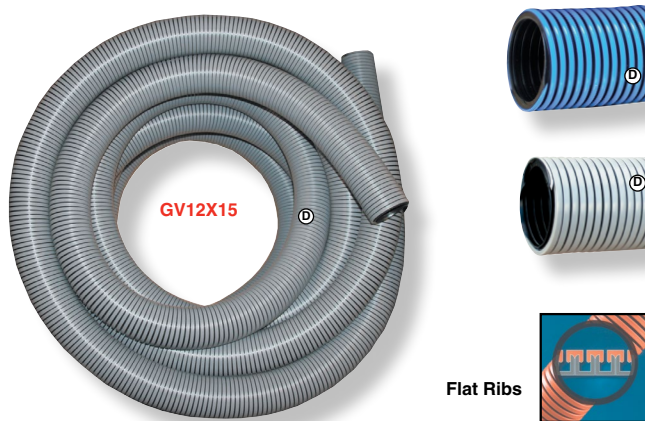

* 5% Discount for Standard Package Purchase

Tapered Crush-Proof Vacuum Hose (Round Ribs)

Tapered Vacuum Hoses have the same features as standard crush-proof hoses above but with a unique design that has a 2" 4ft section at the vacuum that gradually tapers down to 1-1/2" at the user end. The 2" section creates more airflow and increased suction pressure at the cuff while the 1-1/2" working end provides added flexibility for the operator.

Features: Crush-proof • UV protected • -40° F. to +160° F • Made in USA • 15ft lengths without cuffs • Abrasion-resistant

Part No.	Description	* Std. Pkg.
FX TP21G	15' Tapered Vacuum Hose, Grey	6
FX TP21G-B	15' Tapered Vacuum Hose, Black	6
FX TP21G-BL	15' Tapered Vacuum Hose, Blue	6
FX TP21G-R	15' Tapered Vacuum Hose, Red	6
FX TP21G-Y	15' Tapered Vacuum Hose, Yellow	6

* 5% Discount for Standard Package Purchase

Heavy Duty Vacuum Hose (Flat Ribs)

Supreme HD Hoses feature **Smooth, Flat Ribs** for increased wear life and less chance of hang-ups or catching. Ideal for car/truck wash, auto detailing and carpet cleaning. *Made in the USA.*

Features: Lightweight interlocking design • Exceptional wear life • Unique liner provides increased protection from heat and chemicals • UV protection • Crush resistance • Flexible and durable • Smooth internal bore • Rated from -40° F. to +180° F. • 15' and 50' lengths **without cuffs**.