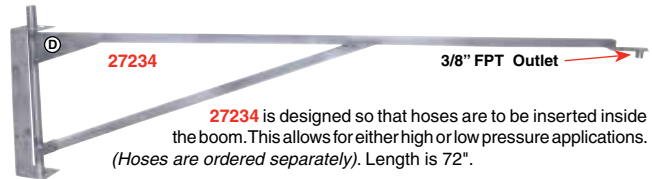

Automatic Return Option

Part No.	Description
ZI ESB100	Complete Ceiling Boom Assembly: Includes Boom Body and Swivel Assembly, Inlet Hose, Boom Arm Hose, Swivel, 5' Long Boom Arm, 350° Design
ZI ESB100-8	Same as ESB100 but with 8' Long Boom Arm
ZI ESB100D	Same as ESB100 but with Wall Mount Bracket for 180° Use
ZI CS204ARS	Auto Return Assembly As Add-On
ZI 204B	Conversion Kit Converts Old Style "SB" Booms with 104A Sealed Cartridges to the New Style "ESB" Booms with the 20401 Elbow
ZI 204C	O-Ring Kit for 20401 Elbow, Booms Prior to 7/92
ZI 204C-N	O-Ring Kit for 20401 Elbow, Booms After 7/92
ZI 20401	Replacement Seal Elbow for 204 Easy-Service Cartridge.
ZI 104A-1/4	* Cartridge for old style "SB" 203 Boom - 1/4"
ZI 104A-3/8	* Cartridge for old style "SB" 203 Boom - 3/8"
ZI 20007	Boom Arm Only
ZI 20008	Boom Spring Only

Randy

Zierden

360° Overhead Offset Boom

Zierco Water Boy 360° Overhead Offset Boom offers close boom spacing for efficient foaming brush operation. Makes wash bays more convenient by having hoses overhead that swing freely around vehicles. Heavy duty construction resists corrosion. Boom hose and inlet hose are included.

Part No.	Net Ea.
ZI ESB20C	Overhead Offset Boom, 5' Arm \$ 350.00

Stainless Steel Wall Booms

Stainless Steel Booms for wall mounting. 180° swing coverage. Booms are constructed of 304 stainless. Discharge couplings are 3/8" OR 1/2" FPT. Simple bracket design allows for wall mounting without the need for bearings.

27234 is designed so that hoses are to be inserted inside the boom. This allows for either high or low pressure applications. (Hoses are ordered separately). Length is 72".

D885 Compact Boom is designed so that solution runs inside the boom channel (Low pressure only). For systems such as Brush or Triple Wax. Length is 41". Bumper included.