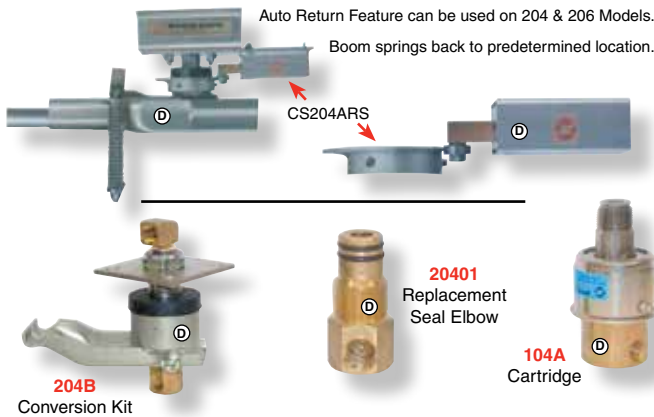

Car Wash Safety Boom and Swivel Assembly

ESB Swivel Boom is ideal for heavy commercial use in coin-operated car washes, service bays and in car and truck fleet cleaning departments. The boom permits 360° of free and easy swivel rotation around a vehicle in an 11 foot diameter. Heavy gauge all steel mounting base, non-corrosive metal internal parts and double ram ball bearings for effortless boom swing. Boom length is 5 or 8 feet. Pressures to 3000 psi. Extensions are also available.

Automatic Return Option

Part No.	Description
ZI ESB100	Complete Ceiling Boom Assembly: Includes Boom Body and Swivel Assembly, Inlet Hose, Boom Arm Hose, Swivel, 5' Long Boom Arm, 350° Design
ZI ESB100-8	Same as ESB100 but with 8' Long Boom Arm
ZI ESB100D	Same as ESB100 but with Wall Mount Bracket for 180° Use
ZI CS204ARS	Auto Return Assembly As Add-On
ZI 204B	Conversion Kit Converts Old Style "SB" Booms with 104A Sealed Cartridges to the New Style "ESB" Booms with the 20401 Elbow
ZI 204C	O-Ring Kit for 20401 Elbow, Booms Prior to 7/92
ZI 204C-N	O-Ring Kit for 20401 Elbow, Booms After 7/92
ZI 20401	Replacement Seal Elbow for 204 Easy-Service Cartridge.
ZI 104A-1/4	* Cartridge for old style "SB" 203 Boom - 1/4"
ZI 104A-3/8	* Cartridge for old style "SB" 203 Boom - 3/8"
ZI 20007	Boom Arm Only
ZI 20008	Boom Spring Only

Randy

Zierden

360° Overhead Offset Boom

Zierco Water Boy 360° Overhead Offset Boom offers close boom spacing for efficient foaming brush operation. Makes wash bays more convenient by having hoses overhead that swing freely around vehicles. Heavy duty construction resists corrosion. Boom hose and inlet hose are included.

27234 is designed so that hoses are to be inserted inside the boom. This allows for either high or low pressure applications. (Hoses are ordered separately). Length is 72".

D885 Compact Boom is designed so that solution runs inside the boom channel (Low pressure only). For systems such as Brush or Triple Wax. Length is 41". Bumper included.